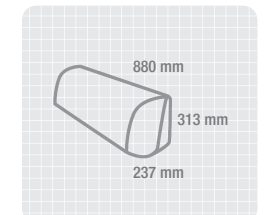

Available Colors & Dimensions