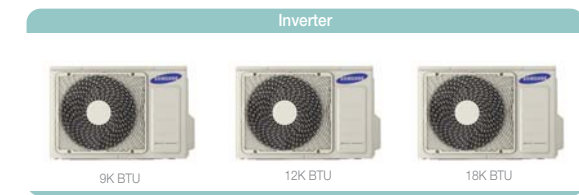

Remote Control & Outdoor Unit