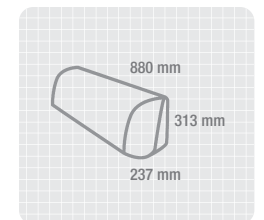

Available Colors & Dimensions

Remote Control & Outdoor Unit

Inverter

9K BTU

12K BTU

18K BTU