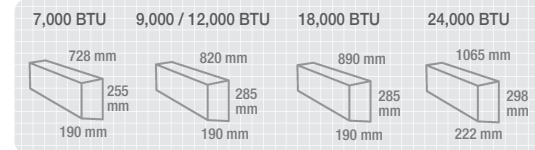

Ideal Air for Perfect Coolness

Max

Enjoy exceptional cooling power with Samsung air conditioner. Samsung air conditioner quickly cools the room with strong refreshing air. Also its unique technologies prevent waste of unnecessary energy consumption and control the temperature automatically so you can sleep comfortably throughout the night.

Max

Features

Smart saver

In smart saver mode, the compressor of the air conditioner is operated automatically for the least time necessary to cool the room to save electricity.

good'sleep

Turbo cooling

Turbo Cooling maximizes the speed of cooling and heating to quickly reach the set temperature.

Additional Feature

- Anti Bacteria Coating
- Auto Clean
- Dehumidification
- Quiet Mode
- Auto Restart
- Real Time Timer

Available Colors & Dimensions

Remote Control & Outdoor Unit